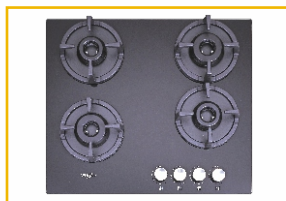

Elite HD 604 Brass

- Built-in Glass Hob - 60 cm
- No. of Burners: 4
- Burner Powers (kw): 2.5 x 2, 1.7 x 2
- Auto Electric Ignition
- Chrome Finish Heat Resistant Knob
- Heavy Duty Brass Burner, Cast Iron Grids
- Product Size (W x D) mm: 600 x 525
- Cutting Size (WxD) mm: 560 x 485 x 55

MRP* ₹25 990.00