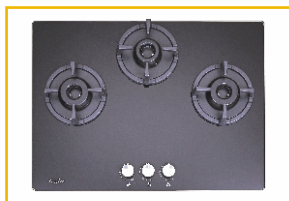

INTELLICOOK BRASS BURNER HOBS

Elite HD 703 Brass

- Built-in Glass Hob - 70 cm
- No. of Burners: 3
- Burner Powers (kw): 2.5 x 2, 1.7 x 1
- Auto Electric Ignition
- Chrome Finish Heat Resistant Knob
- Heavy Duty Brass Burner, Cast Iron Grids
- Product Size (W x D) mm: 700 x 525
- Cutting Size (WxD) mm: 645 x 475 x 55

MRP* ₹21 990.00