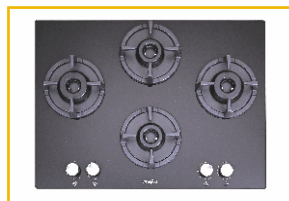

Elite HD 704 Brass

- Built-in Glass Hob - 70 cm
- No. of Burners: 4
- Burner Powers (kw): 2.5 x 2, 1.7 x 2
- Auto Electric Ignition
- Chrome Finish Heat Resistant Knob
- Heavy Duty Brass Burner, Cast Iron Grids
- Product Size (W x D) mm: 700 x 525
- Cutting Size (WxD) mm: 645 x 475 x 55

MRP* ₹26 990.00