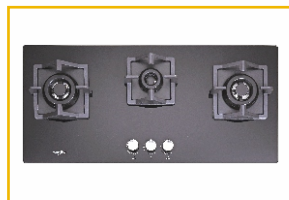

Elite HDMC 903 Brass

- Built-in Glass Hob - 90 cm
- No. of Burners: 3
- Burner Powers (kw): 3.5 x 2, 1.7 x 1
- Auto Electric Ignition, Cast Iron Grids
- Chrome Finish Heat Resistant Knob
- Heavy Duty Multi Flame Control Brass Burner
- Product Size (W x D) mm: 900 x 425
- Cutting Size (WxD) mm: 860 x 385 x 55

MRP* ₹34 990.00