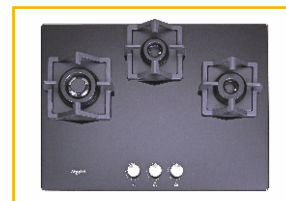

Elite HDMC 7031 Brass

- Built-in Glass Hob - 70 cm
- No. of Burners: 3, Auto Electric Ignition
- Burner Powers (kw): 3.5 x 1, 2.5 x 1, 1.7 x 1
- Chrome Finish Heat Resistant Knob
- Heavy Duty Multi Flame Control
- Brass Burner, Cast Iron Grids
- Product Size (W x D) mm: 700 x 525
- Cutting Size (WxD) mm: 645 x 475 x 55

MRP* ₹29 990.00