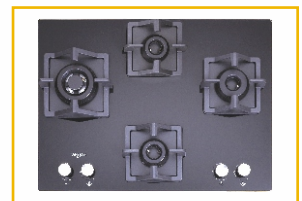

Elite HDMC 704 Brass

- Built-in Glass Hob - 70 cm
- No. of Burners: 4
- Burner Powers (kw): 3.5 x 1, 2.5 x 1, 1.7 x 2
- Auto Electric Ignition, Cast Iron Grids
- Chrome Finish Heat Resistant Knob
- Heavy Duty Multi Flame Control Brass Burner
- Product Size (W x D) mm: 700 x 525
- Cutting Size (WxD) mm: 645 x 475 x 55

MRP* ₹33 990.00