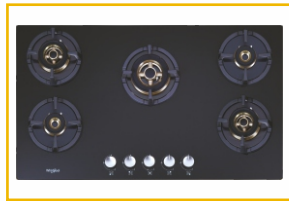

Elite Pro Brass HDMC 905

- Built-in Glass Hob - 90 cm
- No. of Burners: 5
- Burner Powers (kw): 3.5 Kw x 1, 2.5 kw x 2 & 1.5 kw x 2
- Auto Electric Ignition
- Chrome Finish Heat Resistant Knob
- Full Brass Heavy Duty Multi-Flame Burners
- Cast Iron Grids
- Ignition Plug with Brass Sleeve
- Product Size (WxDxH) mm: 900 x 525 x 120
- Cutting Size (WxDxH) mm: 795x 485 x 55

MRP* ₹42 990.00