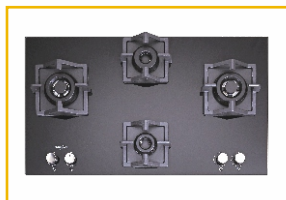

Elite HDMC 904 Brass

- Built-in Glass Hob - 90 cm
- No. of Burners: 4
- Burner Powers (kw): 3.5 x 2, 2.5 x 1, 1.7 x 1
- Auto Electric Ignition, Cast Iron Grids
- Chrome Finish Heat Resistant Knob
- Heavy Duty Multi Flame Control Brass Burner
- Product Size (W x D) mm: 900 x 525
- Cutting Size (WxD) mm: 795 x 485 x 55

MRP* ₹40 990.00