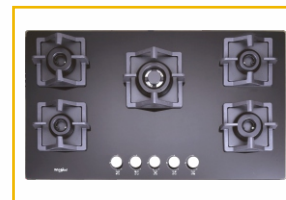

Elite HDMC 905 Brass

- Built-in Glass Hob - 90 cm
- No. of Burners: 5
- Burner Powers (kw): 3.5 x 1, 2.5 x 2, 1.7 x 2
- Auto Electric Ignition, Cast Iron Grids
- Chrome Finish Heat Resistant Knob
- Heavy Duty Multi Flame Control Brass Burner
- Product Size (W x D) mm: 900 x 525
- Cutting Size (WxD) mm: 795 x 485 x 55

MRP* ₹43 990.00