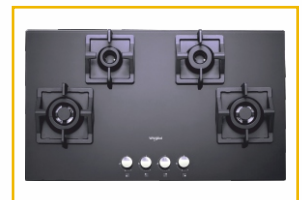

Elite HDMC 9041 Brass

- Built-in Glass Hob - 90 cm
- No. of Burners: 4
- Burner Powers (kw): 3.5 x 2, 2.5 x 1, 1.7 x 1
- Auto Electric Ignition
- Chrome Finish Heat Resistant Knob
- Heavy Duty Multi Flame Control Brass Burner
- Cast Iron Grids
- Product Size (W x D) mm: 900 x 525
- Cutting Size (WxD) mm: 795 x 485 x 55
- Also available in Cooktop version

MRP* ₹40 990.00

HIGH EFFICIENCY MULTI-RING MULTI-CONTROL BURNER

The Intellicook Brass Burner Hobs offer high efficiency multi-control flame levels best suited for Indian Cooking needs with high flame and sim options.

6TH SENSE TECHNOLOGY

The advanced 6th Sense Technology ensures safety by cutting off the gas supply in case the flame goes off.

HEAT RESISTANT KNOBS

The knobs are made heat resistant for a longer cooking durations unique to Indian cooking.

LIFETIME WARRANTY

Whirlpool offers 10 Years warranty on Toughened glass and 5 years on Brass burners and Gas valves covering the lifetime of the appliance.