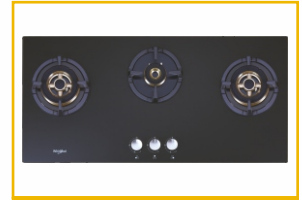

Elite Pro Brass HDMC 903

- Built-in Glass Hob - 90 cm
- No. of Burners: 3
- Burner Powers (kw): 3.5 Kw x 2, 1.5 kw x 1
- Auto Electric Ignition
- Chrome Finish Heat Resistant Knob
- Full Brass Heavy Duty Multi-Flame Burners
- Cast Iron Grids
- Ignition Plug with Brass Sleeve
- Product Size (WxDxH) mm: 900 x 425 x 120
- Cutting Size (WxDxH) mm: 860 x 385 x 55

MRP* ₹37 990.00